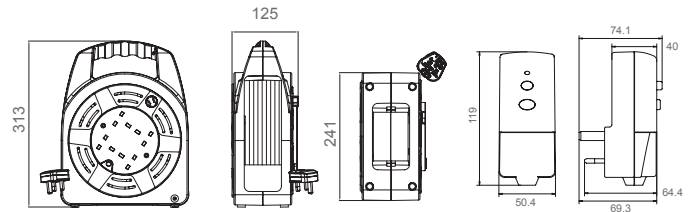

### PRODUCT INFORMATION

Part Number	HBTx13/4BL and HBTx13/4BLRCD
Part Number Note	x = length of cable in metres
Product Dimensions	Height 313mm x Width 241mm x Depth 125mm
Sockets	4